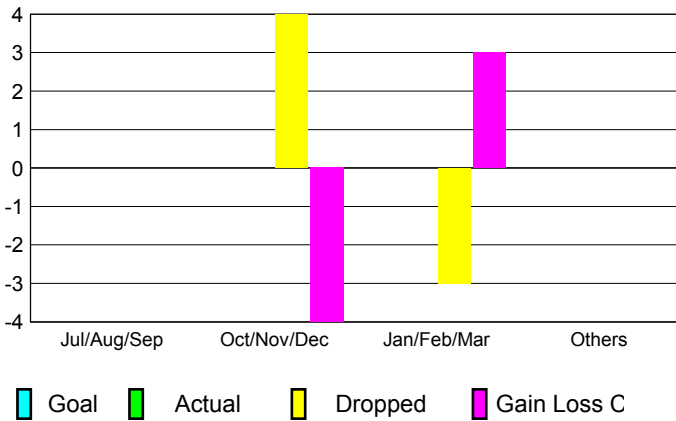

GMT: **Joel Gómez Franco**

Location: **MEXICO**

GMT CA: **3**

CLUBS

Month	New Club Goal	Actual New Clubs	Actual Dropped Clubs	Gain/Loss of Clubs
2012-2013				
Jul/Aug/Sep		0	0	0
Oct/Nov/Dec		0	4	-4
Jan/Feb/Mar		0	-3	3
Apr/May/Jun		0	0	0
Totals		0	1	-1

Club Results 2012-2013
Goal, New, Dropped, Gain/Loss

MEMBERSHIP

Month	Net Memb Goal	Actual New Memb	Actual Dropped Memb	Gain/Loss of Memb
2012-2013				
Jul/Aug/Sep		16	18	-2
Oct/Nov/Dec		14	101	-87
Jan/Feb/Mar		36	67	-31
Apr/May/Jun		52	65	-13
Totals		118	251	-133