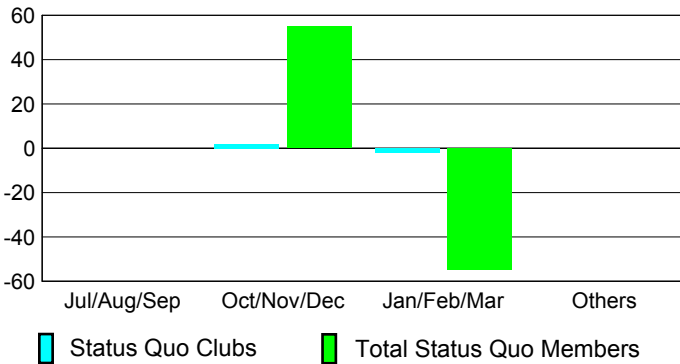

GMT: **Joel Gómez Franco**

Location: **MEXICO**

GMT CA: **3**

CLUBS

Month	New Club Goal	Actual New Clubs	Actual Dropped Clubs	Gain/Loss of Clubs
2012-2013				
Jul/Aug/Sep		0	0	0
Oct/Nov/Dec		0	4	-4
Jan/Feb/Mar		0	-3	3
Apr/May/Jun		0	0	0
Totals		0	1	-1

Club Results 2012-2013
Goal, New, Dropped, Gain/Loss

MEMBERSHIP

Month	Net Memb Goal	Actual New Memb	Actual Dropped Memb	Gain/Loss of Memb
2012-2013				
Jul/Aug/Sep		16	18	-2
Oct/Nov/Dec		14	101	-87
Jan/Feb/Mar		36	67	-31
Apr/May/Jun		52	65	-13
Totals		118	251	-133

Membership Results 2012-2013
Goal, New, Dropped, Gain/Loss

YTD Status Quo Clubs 2012-2013

Status Quo Clubs Compared to Status Quo Members

Gender Comparison 2012-2013

Club Gain/Loss 2012-2013

Membership Gain/Loss 2012-2013