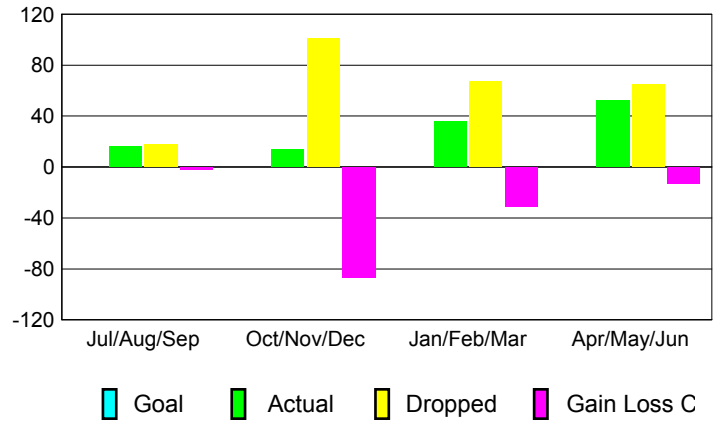

Membership Results 2012-2013
Goal, New, Dropped, Gain/Loss