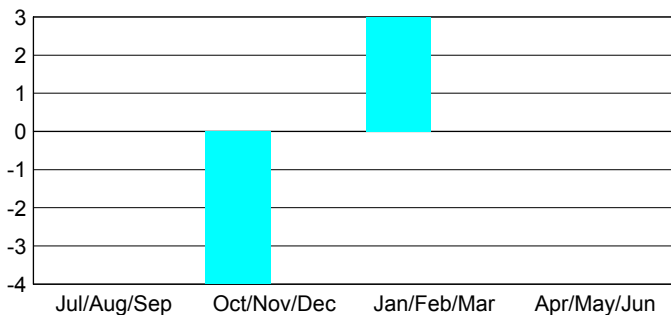

Club Results 2012-2013
Goal, New, Dropped, Gain/Loss

MEMBERSHIP

Month	Net Memb Goal	Actual New Memb	Actual Dropped Memb	Gain/Loss of Memb
2012-2013				
Jul/Aug/Sep		16	18	-2
Oct/Nov/Dec		14	101	-87
Jan/Feb/Mar		36	67	-31
Apr/May/Jun		52	65	-13
Totals		118	251	-133

Membership Results 2012-2013
Goal, New, Dropped, Gain/Loss

YTD Status Quo Clubs 2012-2013

Status Quo Clubs Compared to Status Quo Members

Gender Comparison 2012-2013

Club Gain/Loss 2012-2013

Membership Gain/Loss 2012-2013